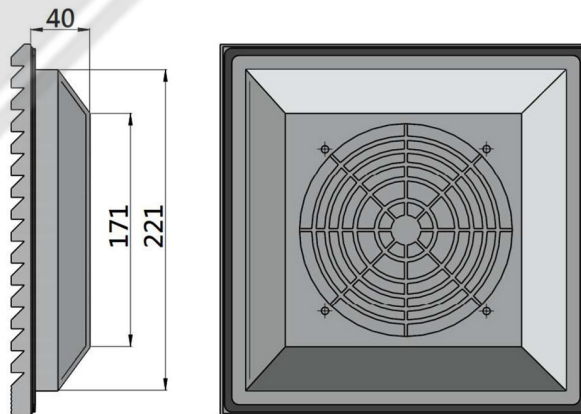

NRF - 03A

Model No : FKL6625.230

Doom Type
Without Fan

Fan & Filters

Part No	Model No	Type	Size of Airvents
NRF - 03	FKL6625.230	Flat	224X224mm
NRF - 03 A	FKL6625.300	Dhoom	224X224mm